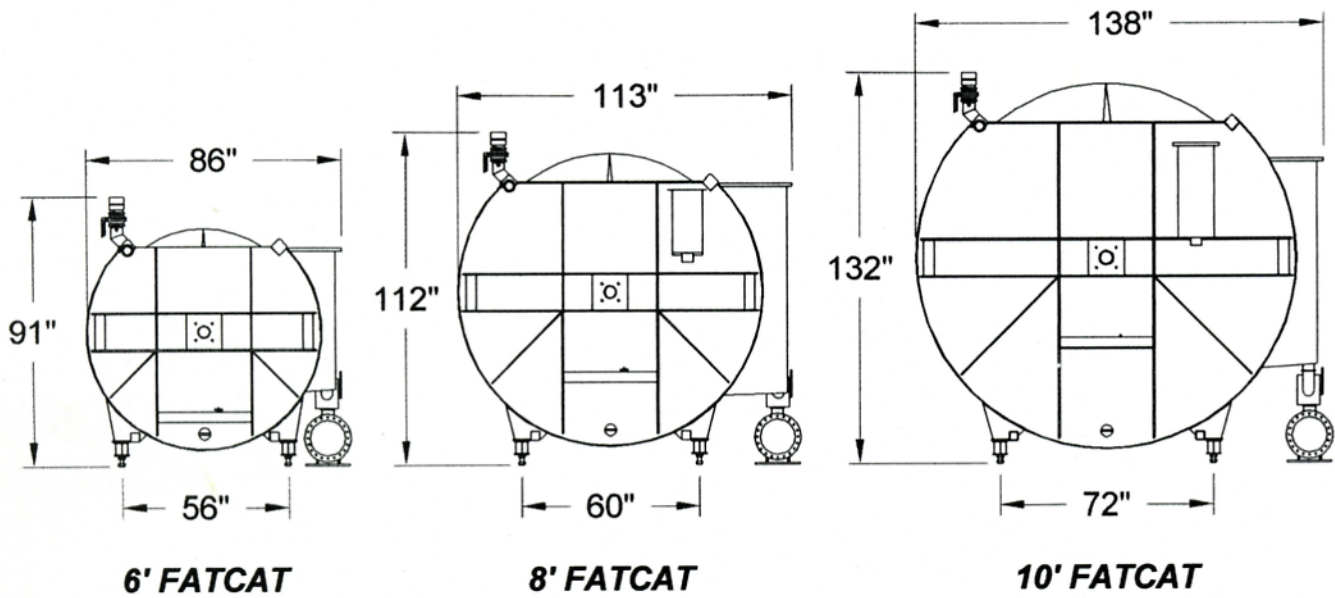

**C.A.T. Auger "FATCAT" Chiller**

**NOTE:** Custom Sizes for Necks, Giblet, Fish, Pork or Other Products are Available.

<b>C.A.T. "FatCAT" Chiller Specifications</b>		
MODEL	Performance Data	
	WATER	CAPACITY
6' FatCAT	175 Gal/Ft	420 Lb/Ft
8' FatCAT	320 Gal/Ft	750 Lb/Ft
10' FatCAT	500 Gal/Ft	1,100 Lb/Ft